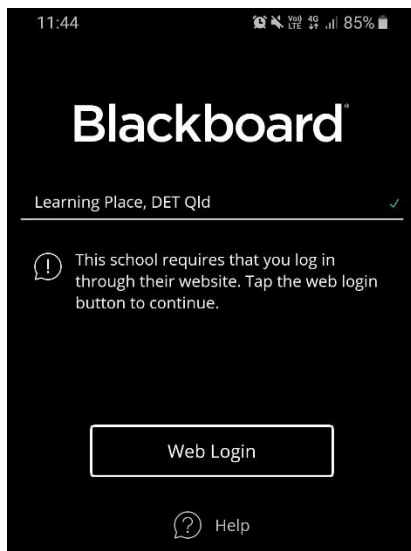

Student, Parent & Carer Guide

Mobile Access: eLearn/Blackboard

**HAMBLEDON
STATE SCHOOL**
To value, support and
champion every child.

Blackboard is a virtual learning environment and learning management system that will be used by Hambledon State School to help facilitate online learning.

1. Go to the relevant App Store (AppStore for iOS & Google Play for Android). Search for Blackboard and Download & Install.

2. Where the app requests you 'Type your school name' enter **Learning Place**, then select **Learning Place, DET Qld** and select **Web Login**.