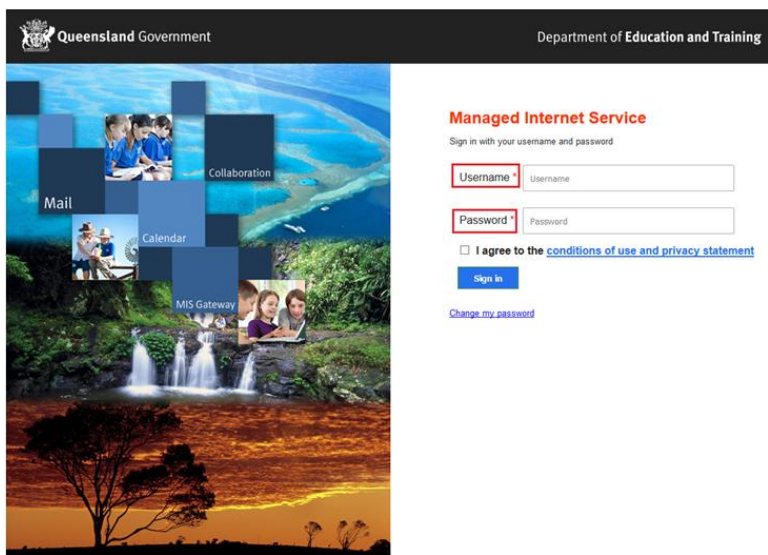

5. **Click** Login and the email mailbox will open.