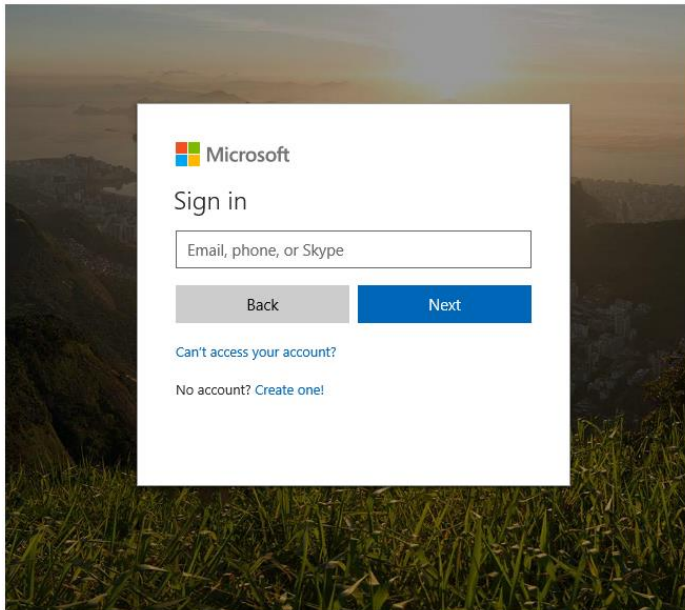

Student, Parent & Carer Guide

Access Student Email Account

**HAMBLEDON
STATE SCHOOL**
To value, support and
champion every child.

Every student in Education Queensland has their own email address <student username>@eq.edu.au. To access the email address following these steps:

1. **Open** an internet browser and **navigate to** <http://office.com>
2. In the top right corner **click** on "Sign in"
3. In the Username field, **type** in your student's (e.g. jsmith1@eq.edu.au) email address and **click** "next".

4. You will be prompted for your username and password on the online authentication page. Type your username and password.